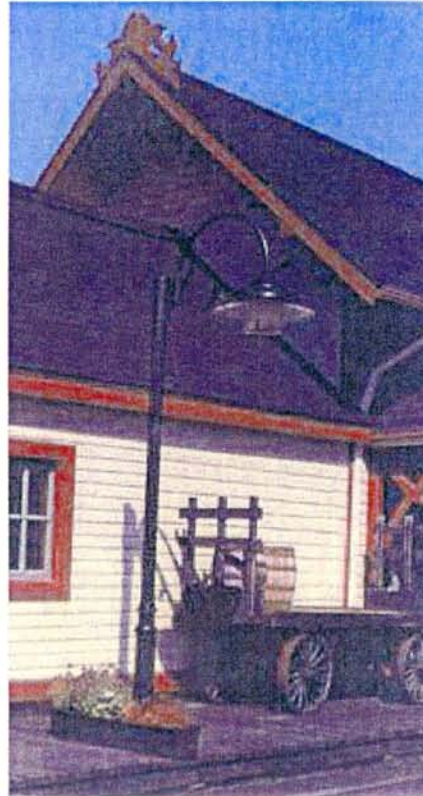

APPENDIX C

**PROPOSED FAMILY OF
SITE FURNISHINGS**

A family of site furnishings that has been cohesively selected, which will support the character of Main Street Elk Grove, is critical to streetscape beautification. The following are site furnishing examples supportive of the agricultural and railroad theme. The product photographs are intended to demonstrate the style, material and scale of the family of site furnishings that would be found in Historic Elk Grove.

Plaza bench found within Railroad Plaza.

Pedestrian scale light fixture and pole within Railroad Plaza.

Tree grate and guards along Elk Grove Boulevard within Historic Old Town.

Trash receptacle within Historic Old Town.

Bench within Historic Old Town.

Pedestrian scale light fixture and pole within Historic Old Town. The same fixture with a larger pole would be found within Old Town West and East.