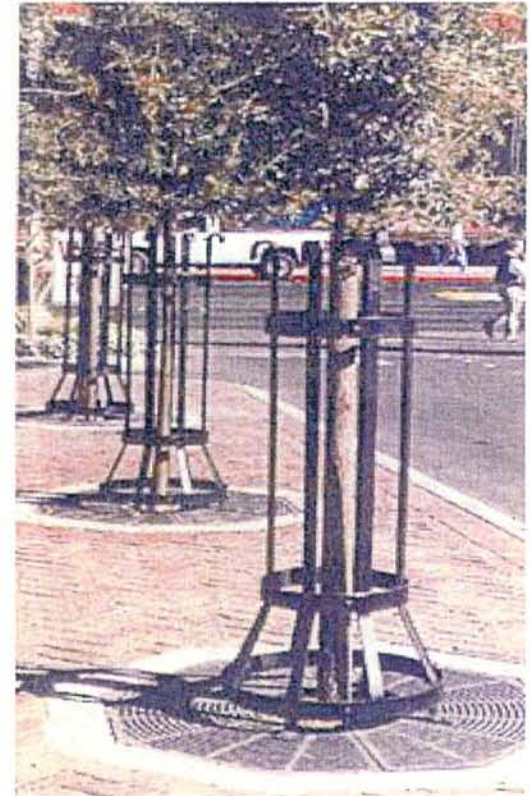

APPENDIX C

**PROPOSED FAMILY OF
SITE FURNISHINGS**

A family of site furnishings that has been cohesively selected, which will support the character of Main Street Elk Grove, is critical to streetscape beautification. The following are site furnishing examples supportive of the agricultural and railroad theme. The product photographs are intended to demonstrate the style, material and scale of the family of site furnishings that would be found in Historic Elk Grove.

Plaza bench found within Railroad Plaza.

Pedestrian scale light fixture and pole within Railroad Plaza.

Tree grate and guards along Elk Grove Boulevard within Historic Old Town.

Trash receptacle within Historic Old Town.

Bench within Historic Old Town.

Pedestrian scale light fixture and pole within Historic Old Town. The same fixture with a larger pole would be found within Old Town West and East.